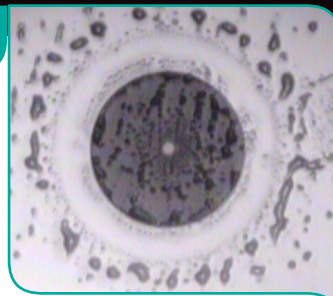

# Dirt is the enemy of your network! Dirt causes back reflection and loss, and may damage fibres.

## Cleaning and inspection are critical to network performance

Quality fibre optic connections need clean fibre end faces. Contamination of end faces can cause component or system failure.

Microscopic dust particles can cause loss and back reflection problems, and potentially damage the fibre. A 1 µm dust particle on a SM core can block 1% of the light (0.05 dB loss). A 9 µm speck is invisible to the eye, but can completely block the fibre core - a human hair may be 75 µm wide, 8X larger!

### Other contaminants include:

- Oils, frequently from human hands
- Film residues, condensed from vapours in the air
- Powdery deposits from water / solvents evaporation

Dirty F-O connector after mating