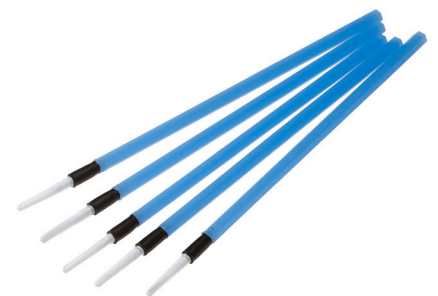

CL-MCC-S12  
CL-MCC-S25  
CL-MCC-P25  
CL-MCC-S16  
CL-MCC-XMT

**CLETOP TYPE A**  
SC/ST/FC/E2K 2.5 MM (BLUE) CL-CLETOP-14100500  
REFILL (BLUE TAPE) CL-CLETOP-14100700

**CLETOP TYPE B**  
LC/MU 1.25 MM (RED) CL-CLETOP-14100600  
REFILL (WHITE TAPE) CL-CLETOP-14100710

## FEATURES

- Dry Connector Cleaner
- Original NTT design
- Field and factory use
- One-click operation
- Refillable

**CLETOP-S TYPE A**  
SC/ST/FC/E2K 2.5 MM (BLUE) CL-CLETOP-14110501  
REFILL (BLUE TAPE) CL-CLETOP-14110700

**CLETOP-S TYPE B**  
LC/MU 1.25 MM (WHITE) CL-CLETOP-14110601  
REFILL (BLUE TAPE) CL-CLETOP-14110710

**CLETOP CLEANING STICK**  
1.25 MM (BLUE) FK-14100401  
2.5MM (WHITE) FK-14100400